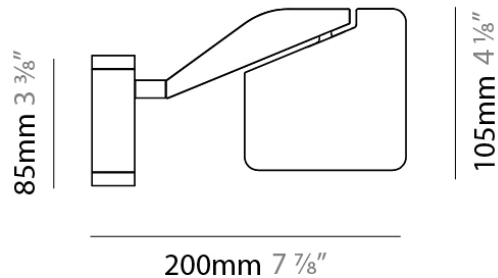

JACKIE SURFACE

D83410-BLK

PROJECT _____

TYPE _____

NOTES _____

QUANTITY _____

DATE _____

GENERAL

Series: Jackie

Brand: Panzeri

Division: Design

Mounting Type: Surface

Mounting Location: Wall

Subcategory: Task

PHYSICAL

Shape: Abstract

Length (mm): 105

Length (in): 4 1/8

Width (mm): 105

Width (in): 4 1/8

Height (mm): 105

Height (in): 4 1/8

Extension (mm): 200

Extension (in): 7 7/8

Light Distribution: Adjustable / Direct

Weight (kg): 0.525

Weight (lbs): 1.157

Diffuser: Acrylic - satin finish

Fixture Material: Aluminum Die Cast

ELECTRICAL

Input Wattage Range: 10 - 19 W

Lamp Type: LED

Input Wattage (W): 10

Total Output Wattage (W): 8

Dimming: 5-Step Touch Dimming

Driver Included: Yes

Driver Location: Integrated

Driver Type: Constant Current - 120Vac

Driver Class: Class 2

Input Voltage (V): 120

Output Voltage (V): 24

LED

Number of LEDs: 1

Color Temperature (°K): 3000

Max. Delivered Lumen (lm): 526

Nominal Lumen (lm): 600

CRI: >90 CRI

Efficiency (%): 87.667

Efficacy (lm/w): 52.6

Lamp Life (hrs): 50000

OPTICAL

Optic°: Diffused

RATINGS AND CERTIFICATIONS

Certified By: CSA Certified to UL and CSA Standards

IP rating: IP40